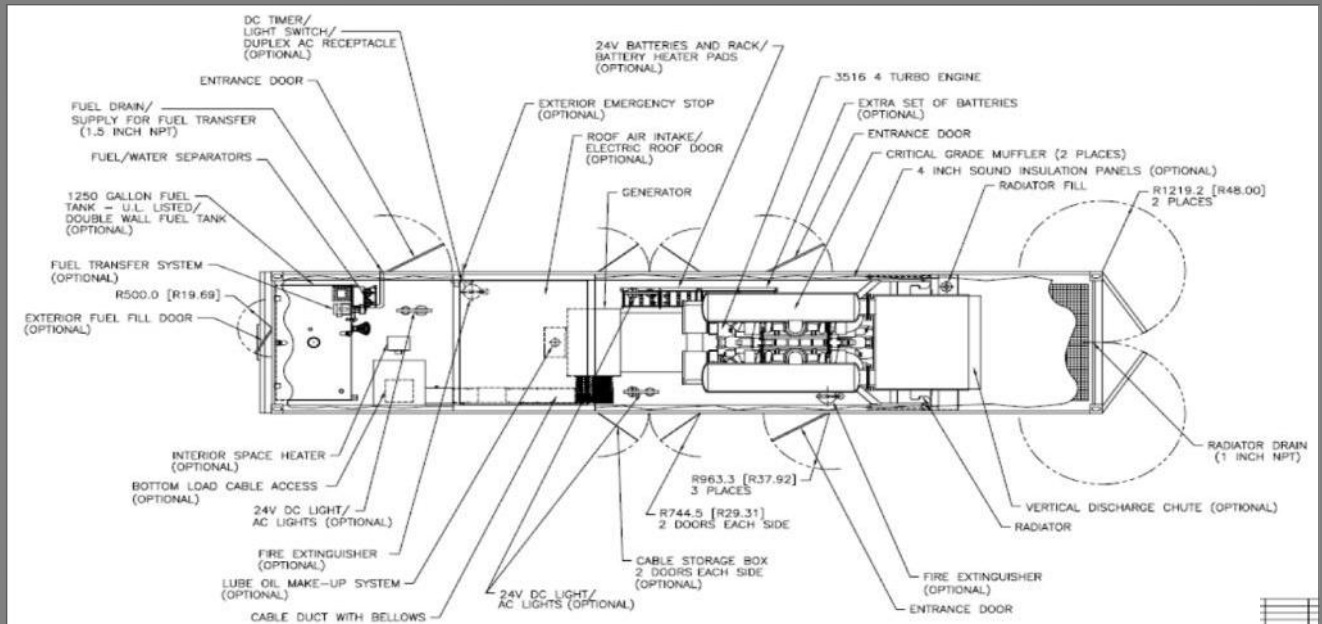

This Power Plant can be configured according to Customer Requirements. Other Voltages OPTIONAL. We have a wide Variety of Transformers available for immediate Delivery. High Voltage Distribution Switchgear can be supplied.