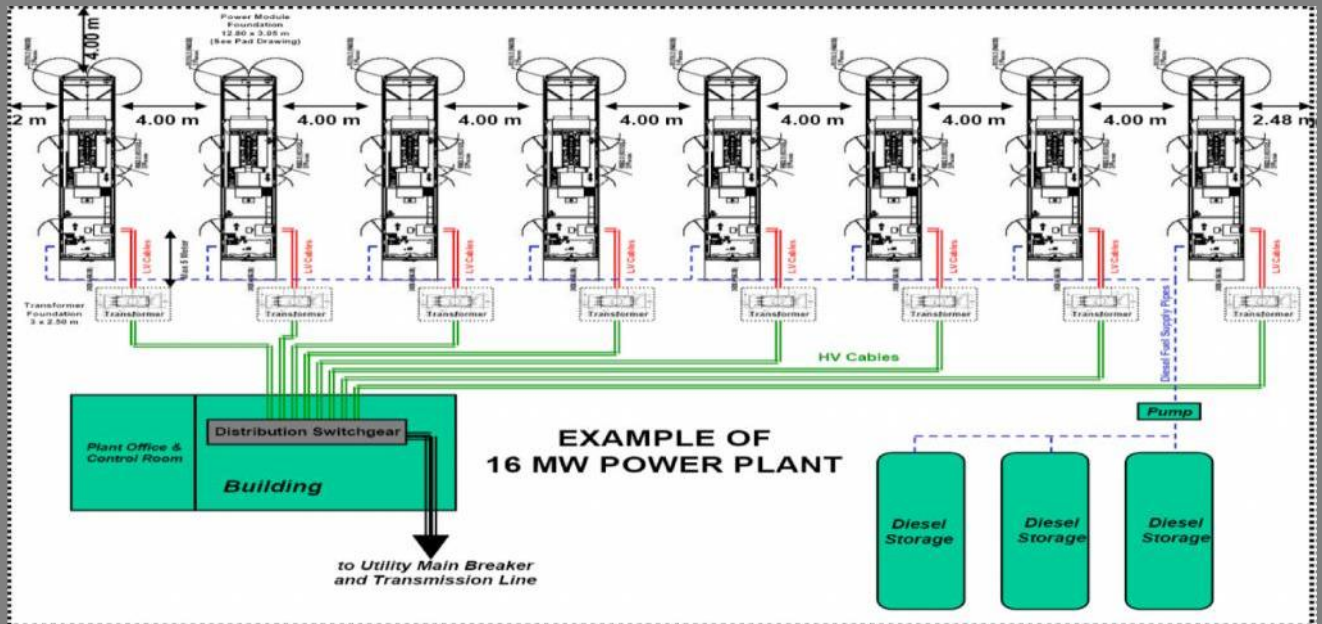

This Power Plant can be configured according to Customer Requirements. Other Voltages OPTIONAL. We have a wide Variety of Transformers available for immediate Delivery. High Voltage Distribution Switchgear can be supplied.