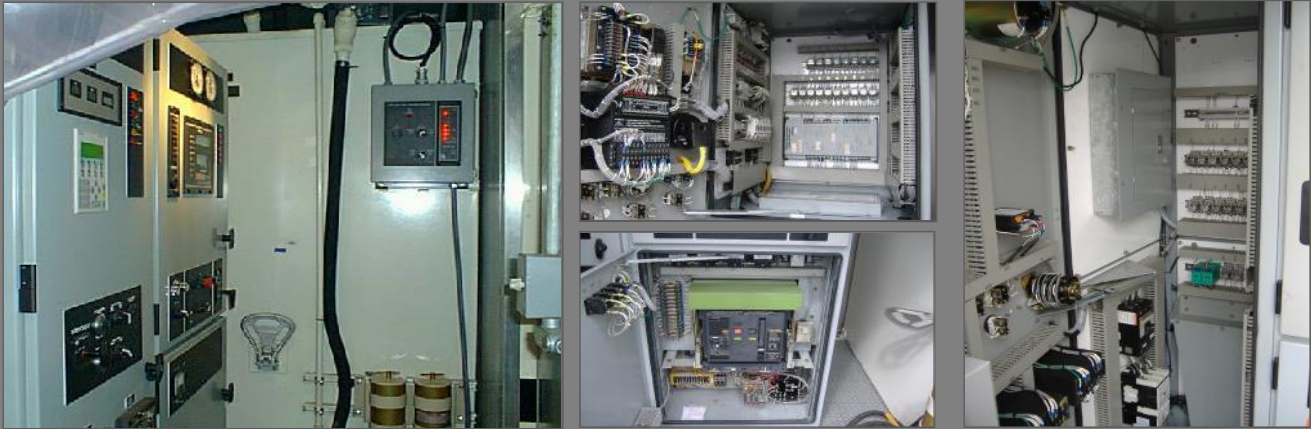

Subject to prior Sale. Offer based on "First Come - First Serve". Shipping to any Location "World Wide" can be arranged, optional at additional Cost. We reserve the Right to change Prices without prior Notice, and Final Prices are first valid after confirmed by REFINERY EQUIPMENT OF TEXAS. Availability is first guaranteed after a Deposit has been paid. No Taxes apply for all Export Orders. We take all reasonable Steps to ensure that the Information contained in this Product Description is accurate, and we do recommend you contact us for final verification and clarification.

REFINERY EQUIPMENT OF TEXAS

CONTACT INFORMATION

DAN MCGUIRE 832-651-3778

dan.mcguire@reftexas.com

Refinery Equipment of Texas, LLC

5100 Westheimer, Suite 200

Houston, Texas 77056

713-969-5014

www.reftexas.com